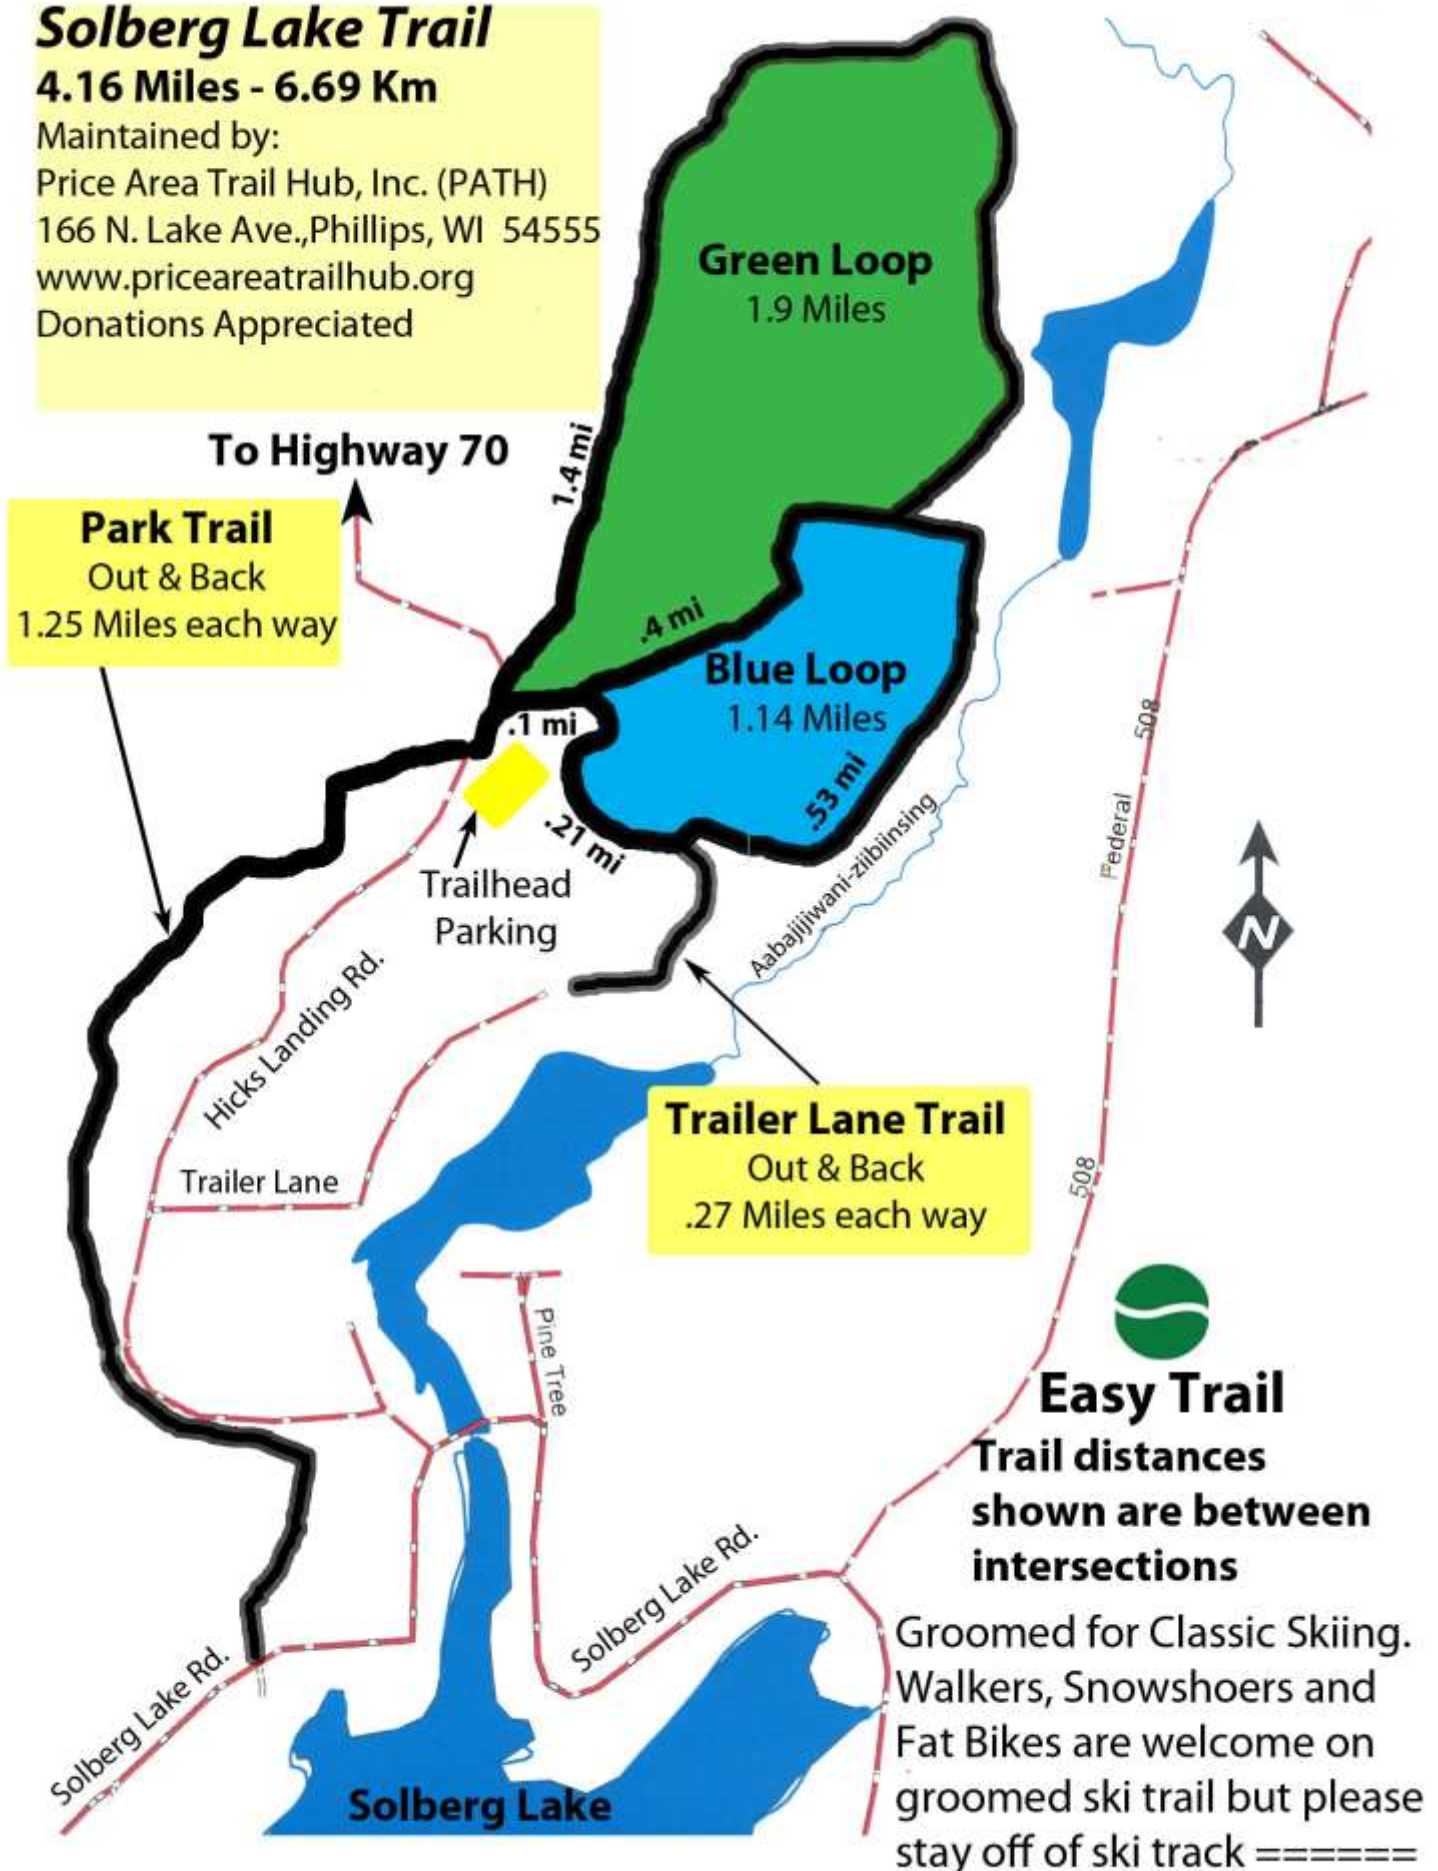

# Solberg Lake Trail

4.16 Miles - 6.69 Km

Maintained by:

Price Area Trail Hub, Inc. (PATH)

166 N. Lake Ave., Phillips, WI 54555

[www.priceareatrailhub.org](http://www.priceareatrailhub.org)

Donations Appreciated

To Highway 70

## Green Loop

1.9 Miles

## Blue Loop

1.14 Miles