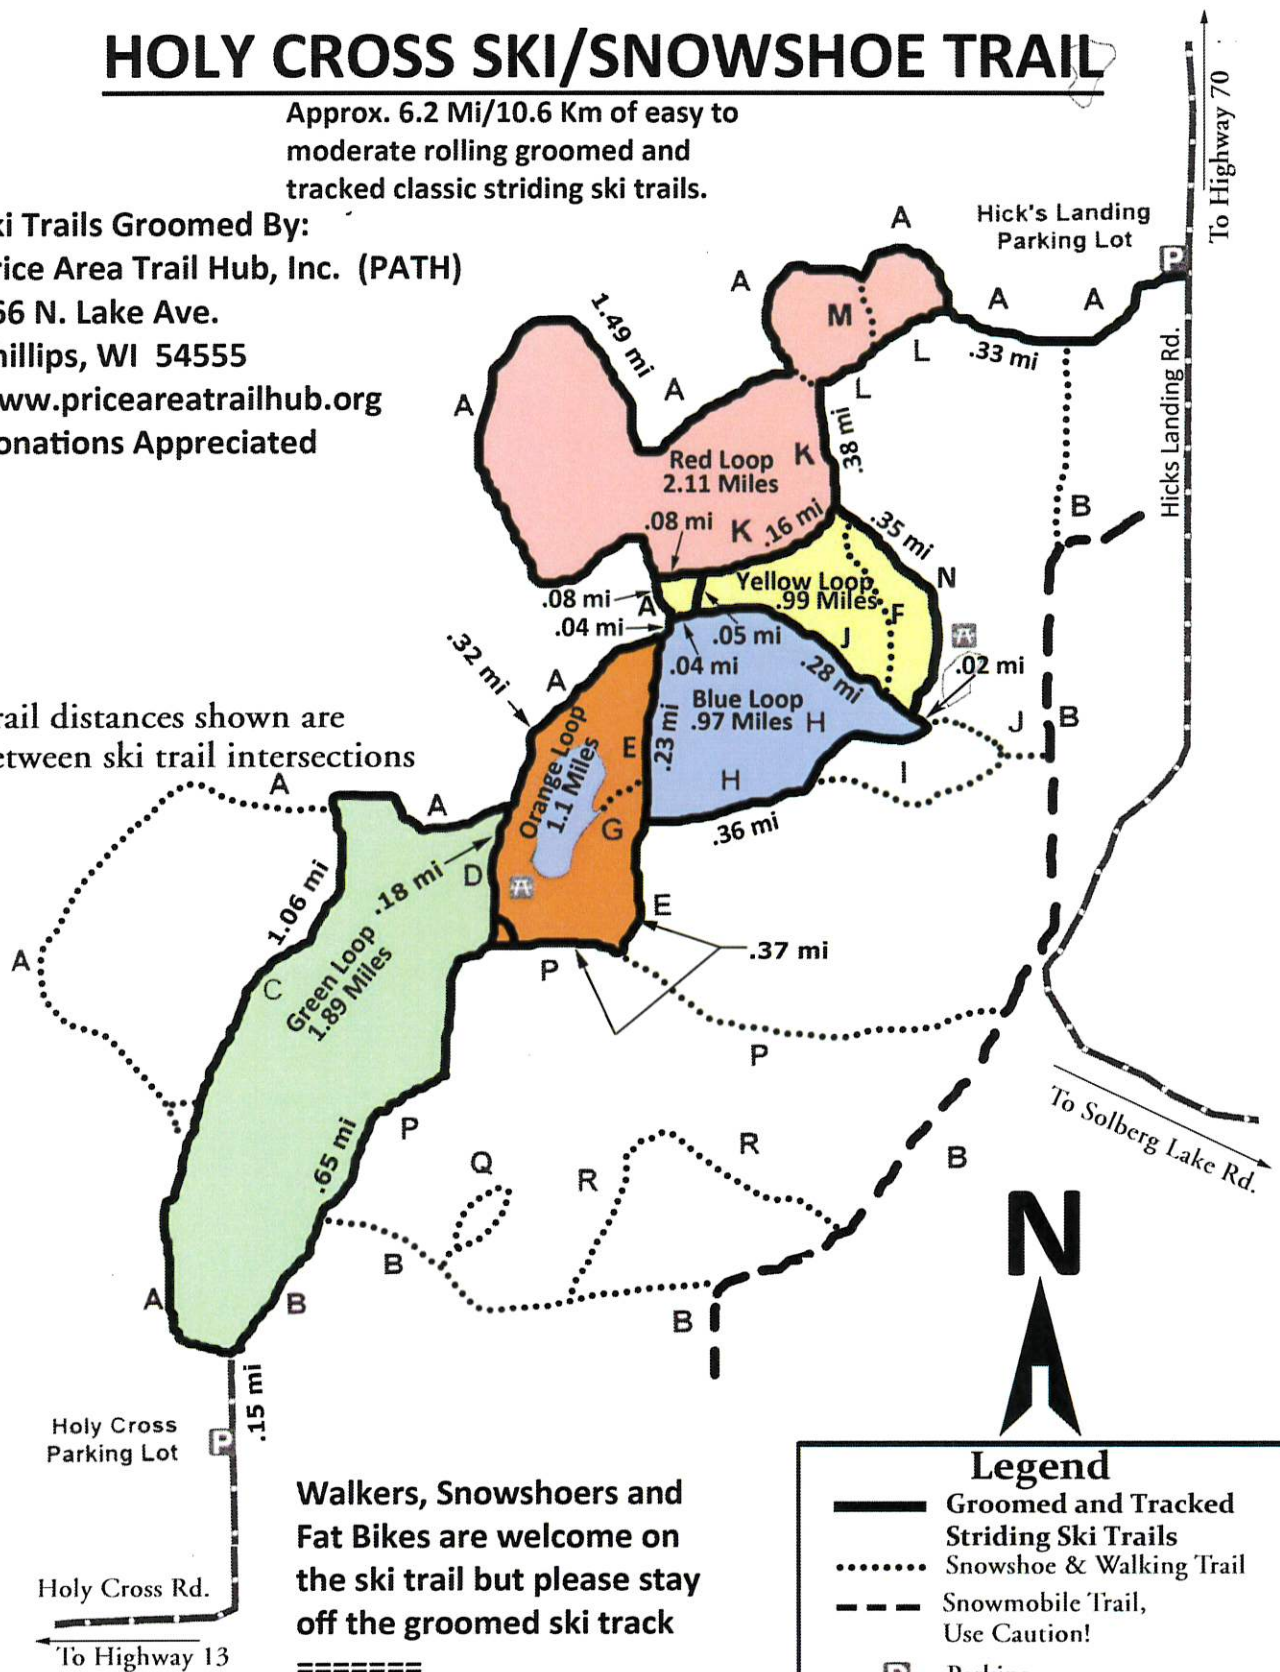

HOLY CROSS SKI/SNOWSHOE TRAIL

Approx. 6.2 Mi/10.6 Km of easy to moderate rolling groomed and tracked classic striding ski trails.

Ski Trails Groomed By:
Price Area Trail Hub, Inc. (PATH)
 166 N. Lake Ave.
 Phillips, WI 54555
www.priceareatrailhub.org
 Donations Appreciated

Trail distances shown are between ski trail intersections

Walkers, Snowshoers and Fat Bikes are welcome on the ski trail but please stay off the groomed ski track