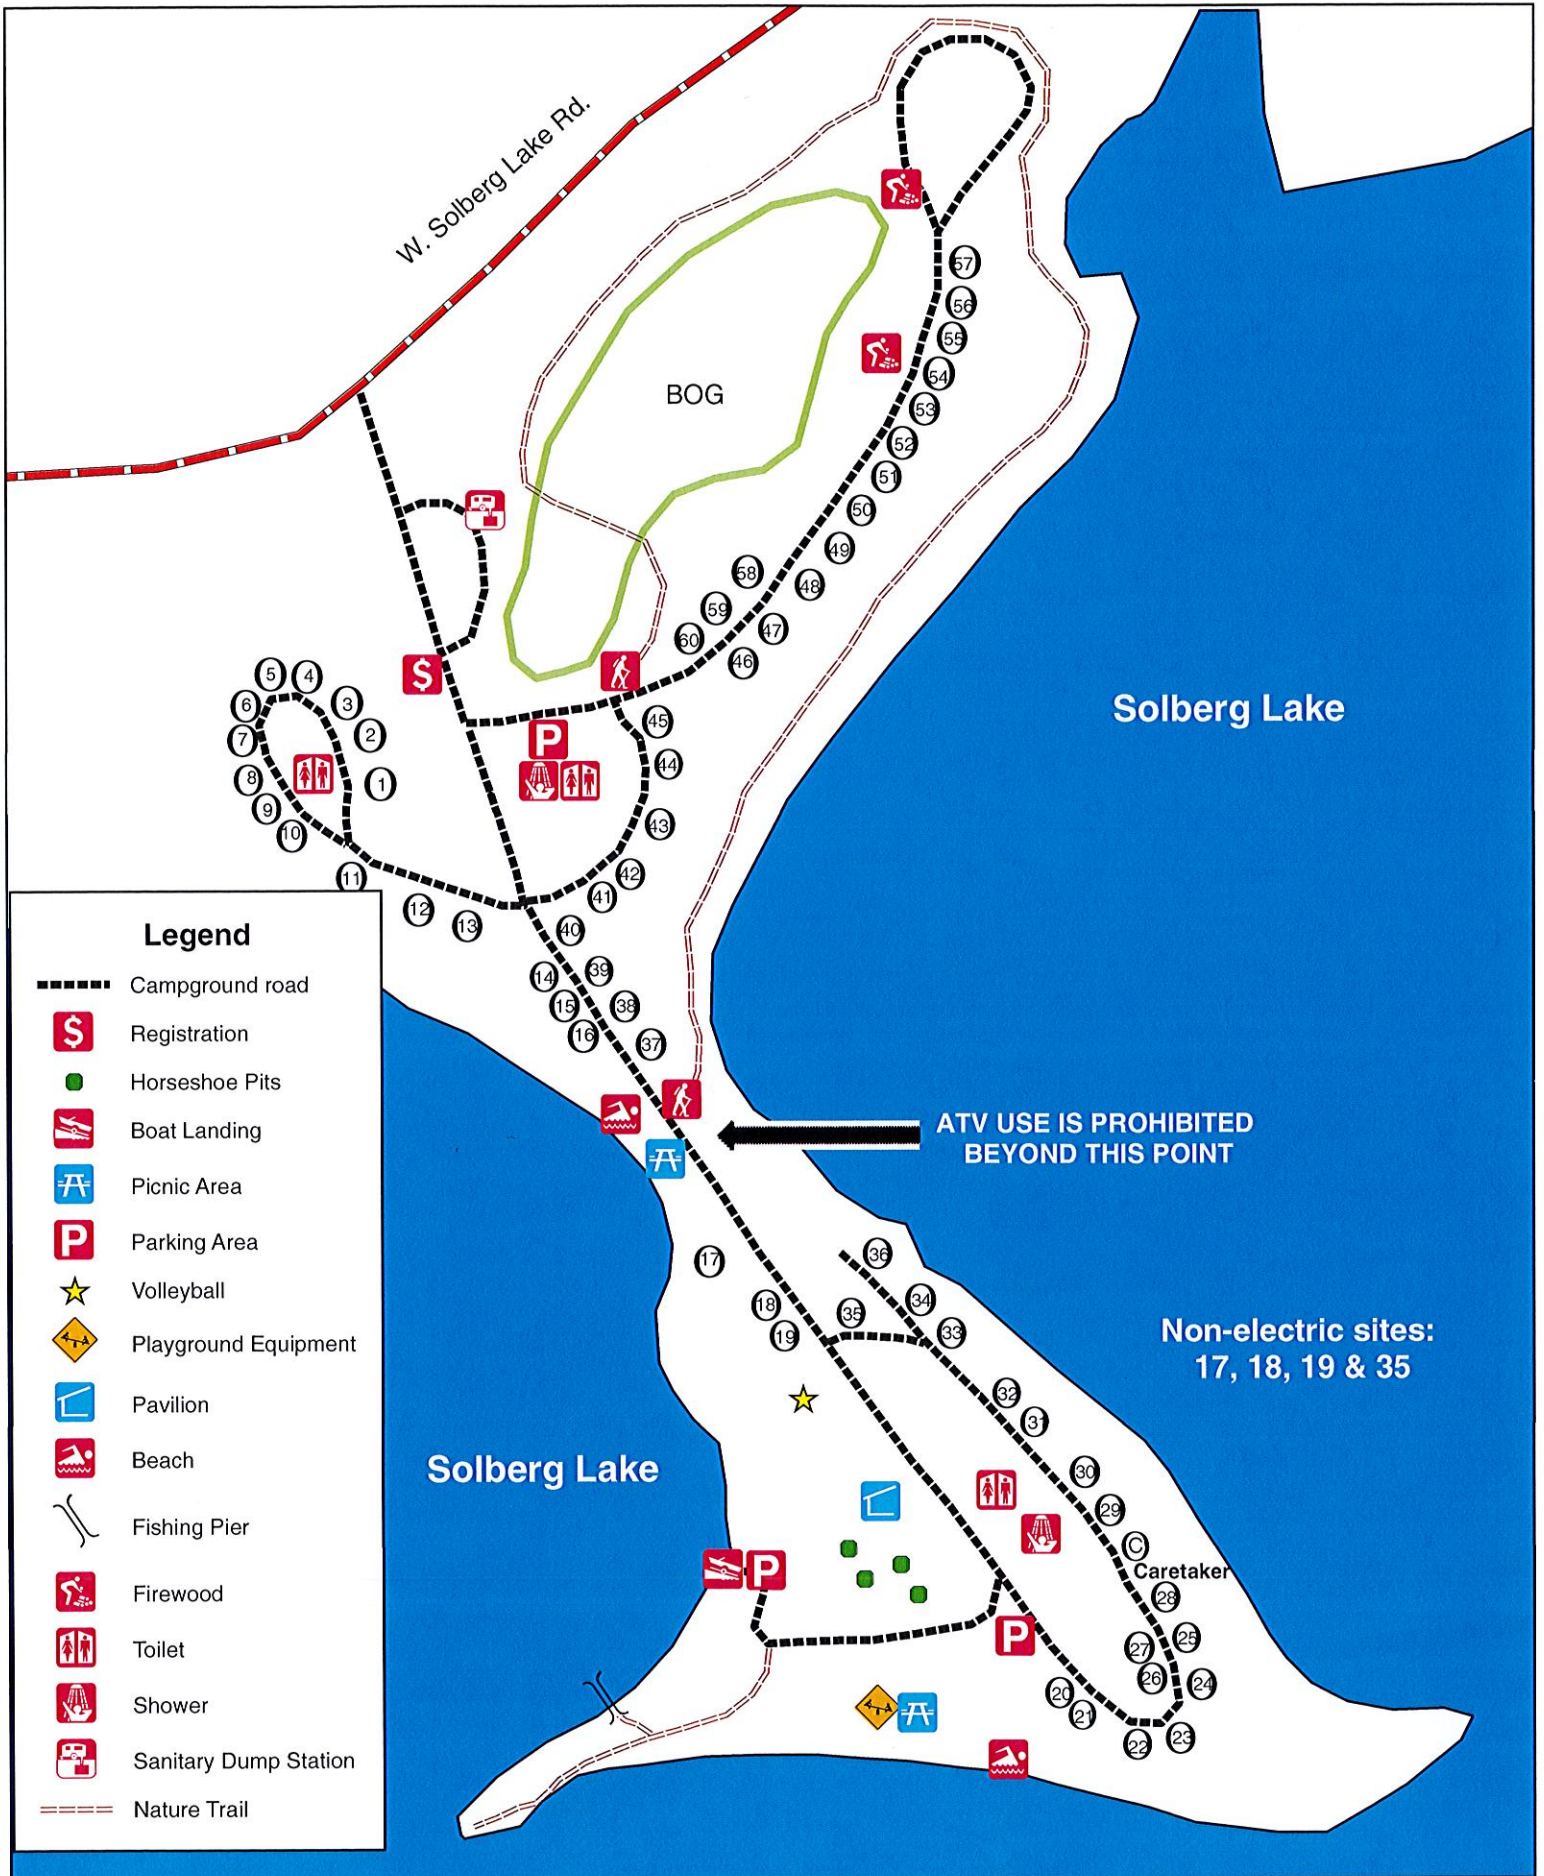

# Solberg Lake County Park

## Legend

- Campground road
- Registration
- Horseshoe Pits
- Boat Landing
- Picnic Area
- Parking Area
- Volleyball
- Playground Equipment
- Pavilion
- Beach
- Fishing Pier
- Firewood
- Toilet
- Shower
- Sanitary Dump Station
- Nature Trail