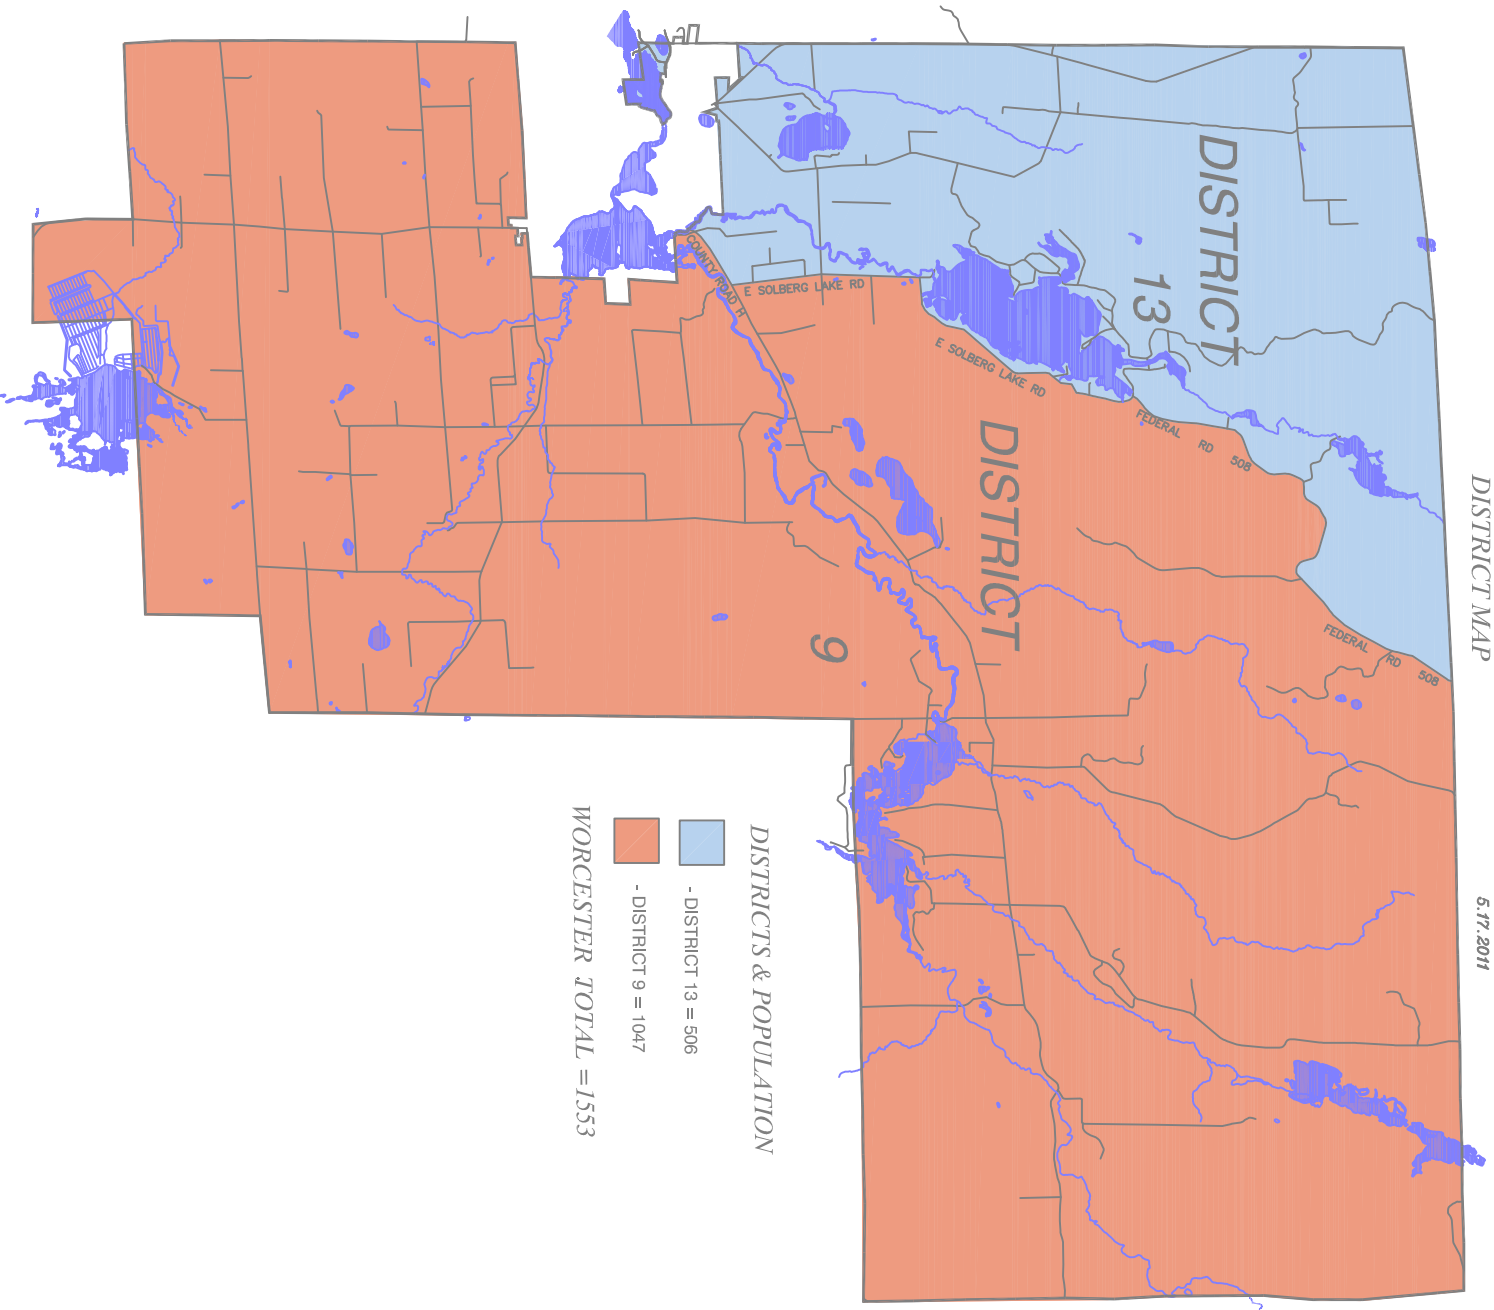

WORCESTER

DISTRICT MAP

5.17.2011

DISTRICTS & POPULATION

- DISTRICT 13 = 506
 - DISTRICT 9 = 1047
- WORCESTER TOTAL = 1553**