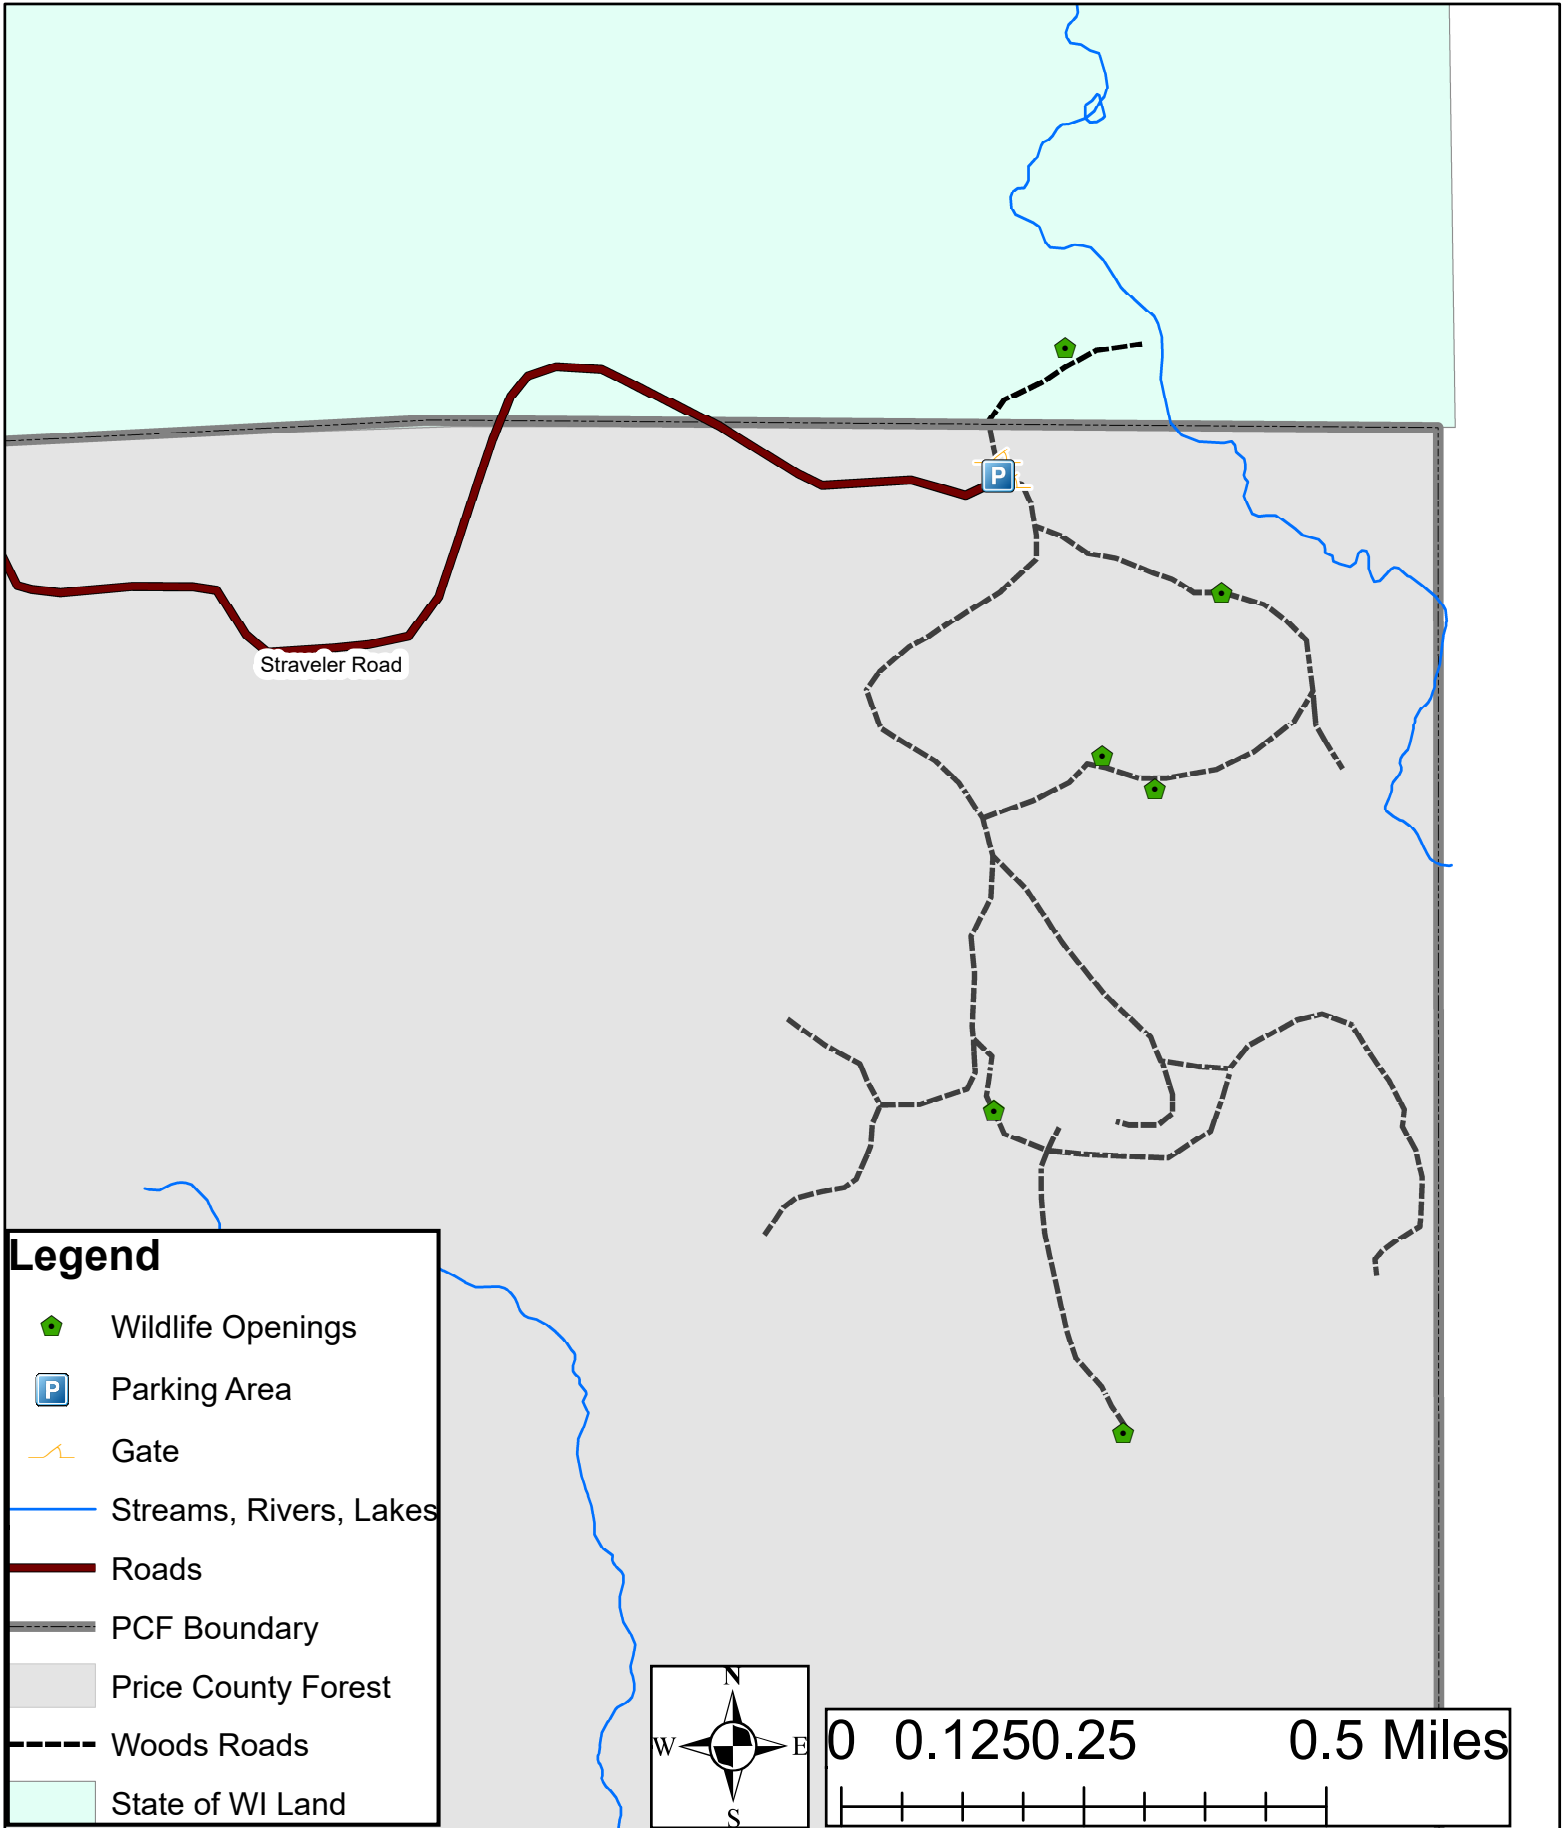

Straveler Road Hunter Walking Trails

Price County Forestry and Parks

104 S. Eyder Ave

Phillips, WI 54555

715-339-6371

Legend

- Wildlife Openings
- Parking Area
- Gate
- Streams, Rivers, Lakes
- Roads
- PCF Boundary
- Price County Forest
- Woods Roads
- State of WI Land