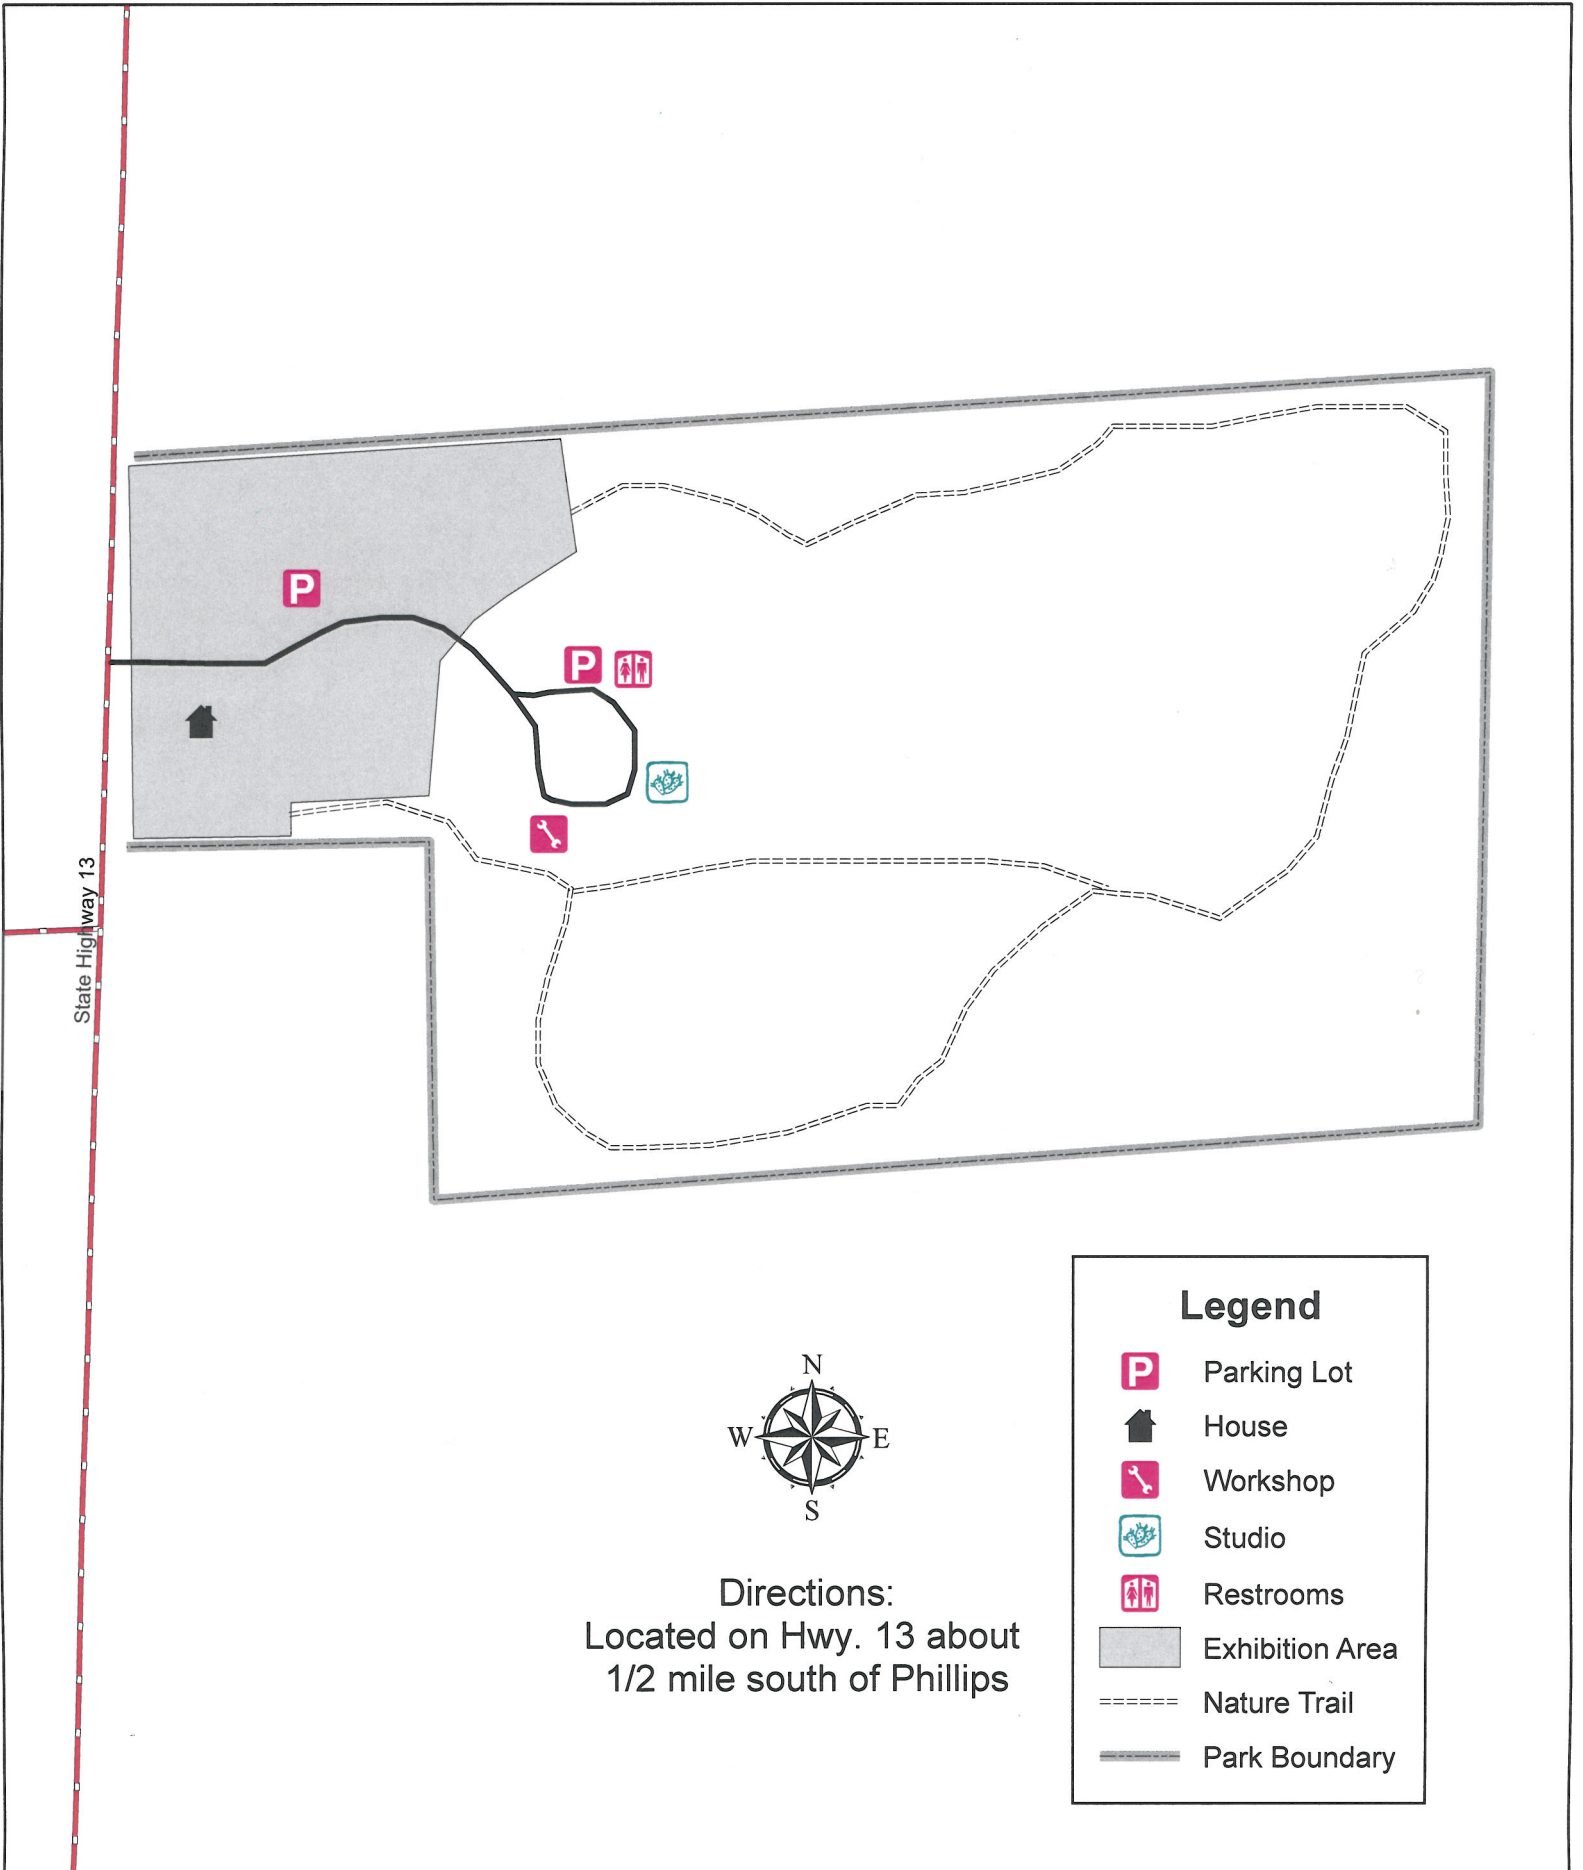

Wisconsin Concrete Park

State Highway 13

Directions:
Located on Hwy. 13 about
1/2 mile south of Phillips

Legend

- Parking Lot
- House
- Workshop
- Studio
- Restrooms
- Exhibition Area
- Nature Trail
- Park Boundary