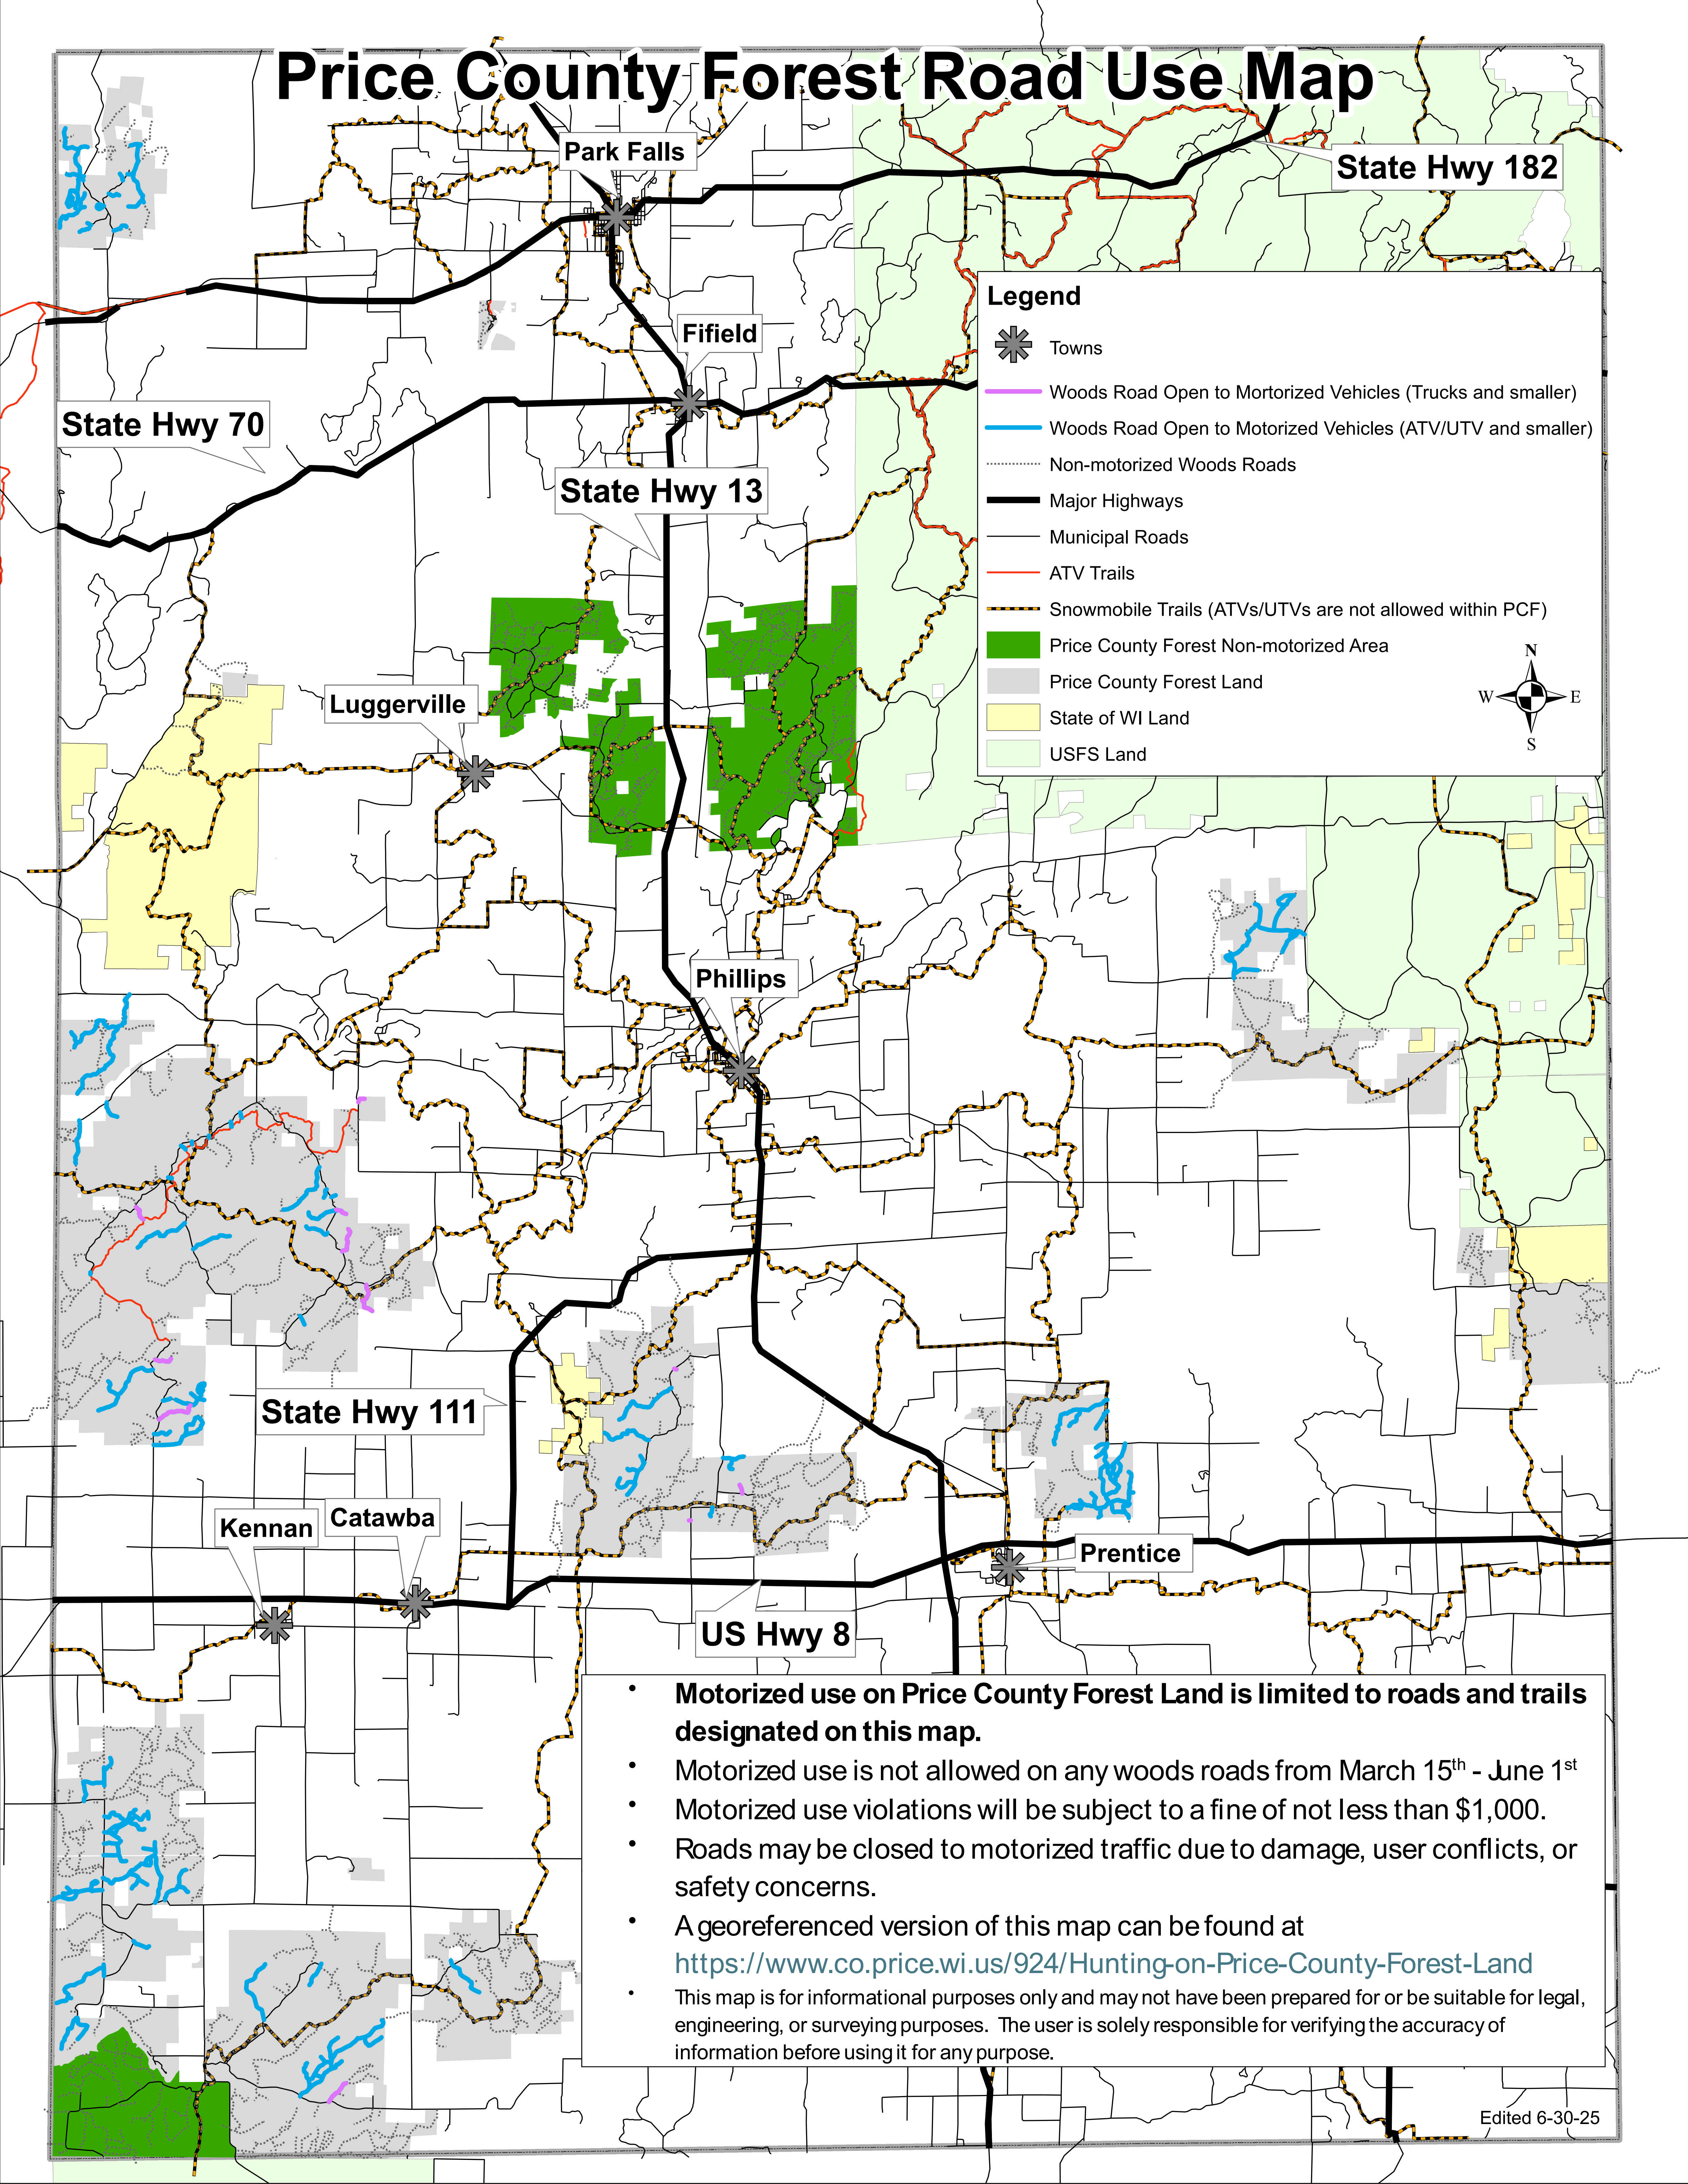

# Price County Forest Road Use Map

## Legend

- ✱ Towns
- Woods Road Open to Motorized Vehicles (Trucks and smaller)
- Woods Road Open to Motorized Vehicles (ATV/UTV and smaller)
- ⋯ Non-motorized Woods Roads
- Major Highways
- Municipal Roads
- ATV Trails
- - - Snowmobile Trails (ATVs/UTVs are not allowed within PCF)
- Price County Forest Non-motorized Area
- Price County Forest Land
- State of WI Land
- USFS Land

- **Motorized use on Price County Forest Land is limited to roads and trails designated on this map.**
- Motorized use is not allowed on any woods roads from March 15<sup>th</sup> - June 1<sup>st</sup>
- Motorized use violations will be subject to a fine of not less than \$1,000.
- Roads may be closed to motorized traffic due to damage, user conflicts, or safety concerns.
- A georeferenced version of this map can be found at <https://www.co.price.wi.us/924/Hunting-on-Price-County-Forest-Land>
- This map is for informational purposes only and may not have been prepared for or be suitable for legal, engineering, or surveying purposes. The user is solely responsible for verifying the accuracy of information before using it for any purpose.