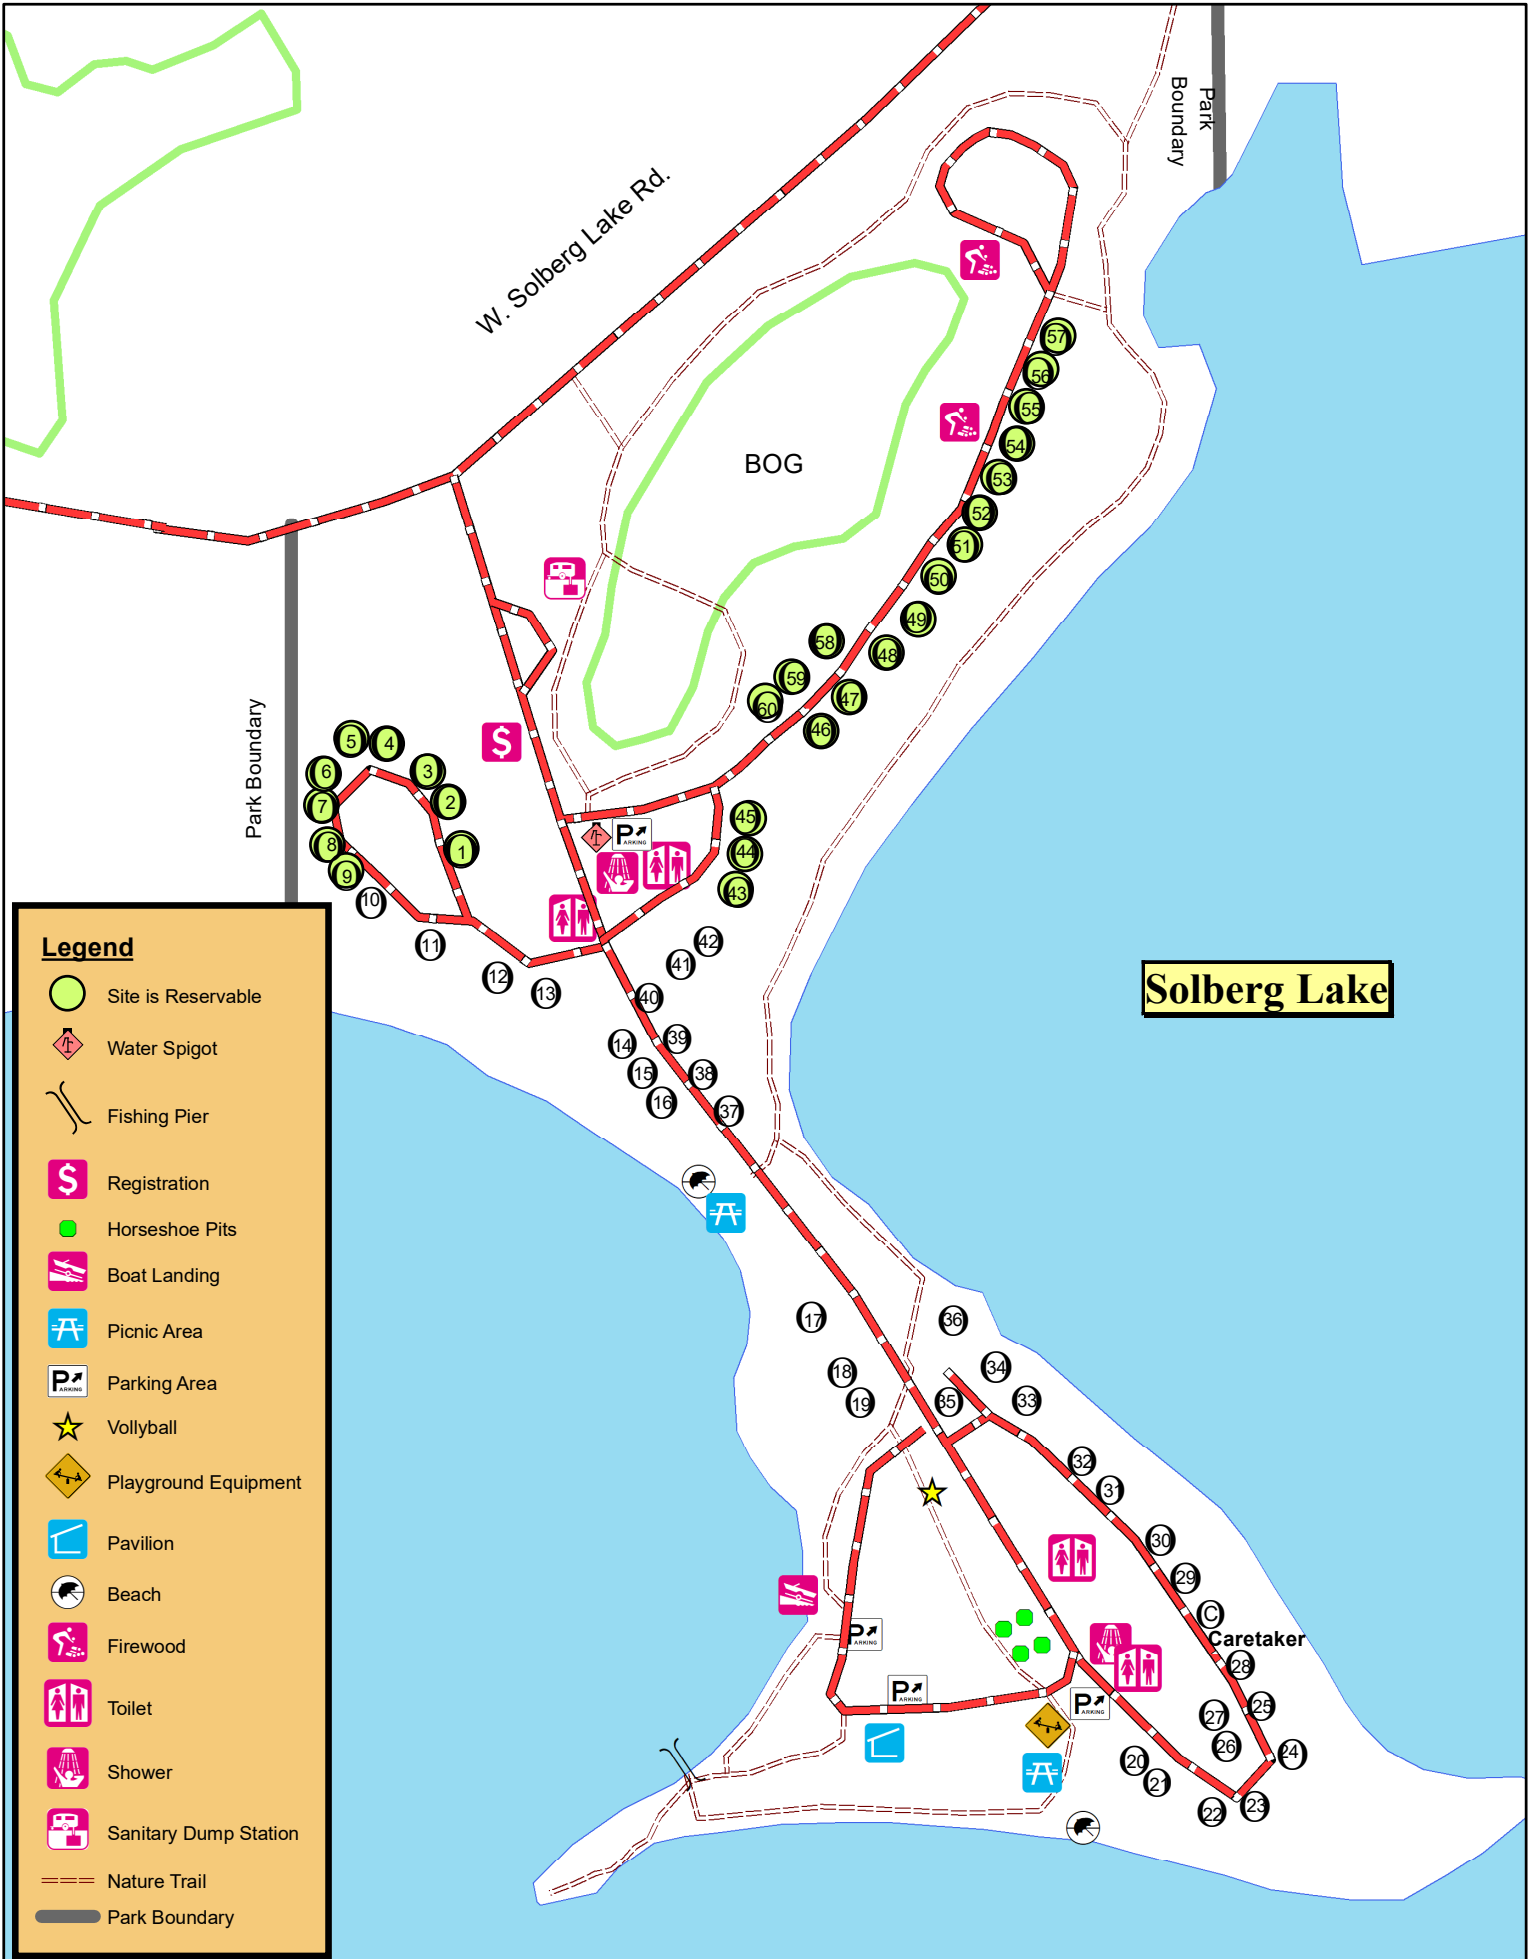

Solberg Lake County Park

Legend

-  Site is Reservable
-  Water Spigot
-  Fishing Pier
-  Registration
-  Horseshoe Pits
-  Boat Landing
-  Picnic Area
-  Parking Area
-  Volleyball
-  Playground Equipment
-  Pavilion
-  Beach
-  Firewood
-  Toilet
-  Shower
-  Sanitary Dump Station
-  Nature Trail
-  Park Boundary